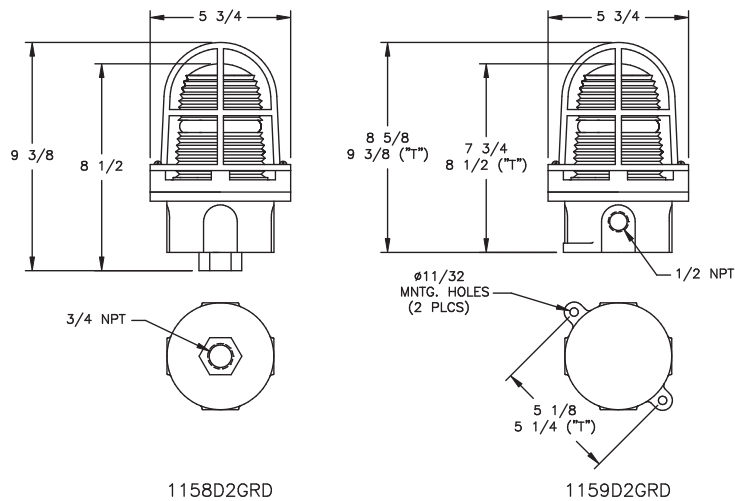

## ENTRY OPTIONS

### 1159D2 Ceiling/Surface Models

NPT Trade size	Dead End	Thru Feed	90 Degree	X-Positions
1/2"	Std.	C1	L1	X1
3/4"	E2	C2	L2	X2

## DIMENSIONS

Dimensions in inches